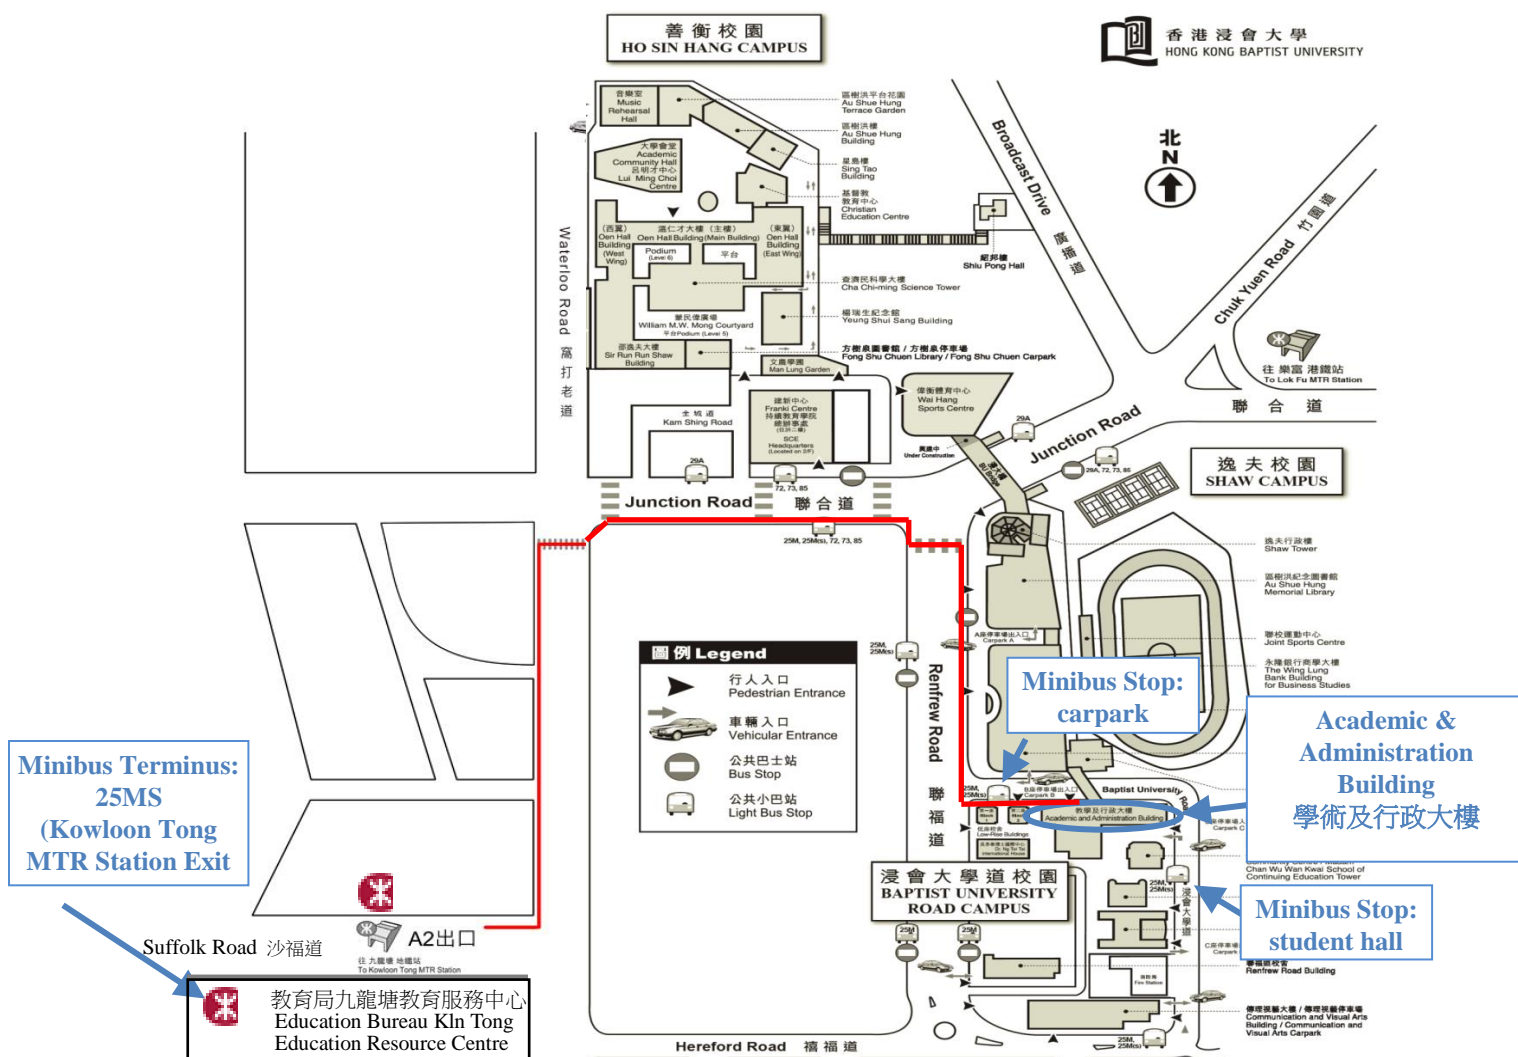

## Location Map: Academic and Administration Building (AAB)

### Transport Guide

The Academic and Administration Building is located on the new BU campus, east of the People's Liberation Army Kowloon East Barracks (解放軍東九龍軍營).

#### By MTR + Minibus

✳️ Kowloon Tong Station, Exit *D*

You may take minibus **25MS** at the Transport Interchange below the Education Bureau building. The ride will take about 5 minutes. You may get off at “*student hall*” or “*carpark*” as indicated on the map above.

#### By MTR + on foot

✳️ Kowloon Tong Station, Exit *A2*

You may also go to the venue on foot by following the red line starting from Exit A2 on the map. The walk will take about 10-15 minutes.